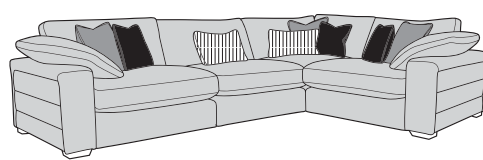

BENZ COLLECTION

LH1, ALU, COR, ALU, RH1 corner group in Marlon Smokestone,
Paradiso Brass, Classic Velvet Natural and Bear Beige
and Bali footstool in Paradiso Brass

Cover Guide:

Corner Group: LH1, ALU, COR, ALU, RH1
H: 94 W: 347 D: 347

Armless Unit: ALU
H: 94 W: 102 D: 127

4 Seater Modular Sofa: 4MD - 4ML+4MR
H: 94 W: 284 D: 127

3 Seater Modular Sofa: 3MD - 3ML+3MR
H: 94 W: 240 D: 127

Love Chair: LOV
H: 94 W: 143 D: 127

Suggested Accent Pieces

Back Cushions: Blown fibre - reversible

Scatter Cushions: Feather scatter cushions and bolsters included

Foot Options: Walnut or Mid Oak

Other Features: Deep sit and feather filled arm pads included

Fully modular, stand alone units can be joined using swing away crocodile clips to create endless combinations

Seat Interior Upgrade Available:

Multi pocketed feather filled jacket for natural comfort. High grade foam core for improved resilience and performance.

Version 3 - 30/04/2026