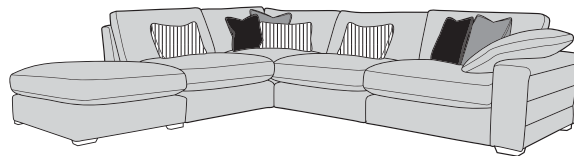

Corner Group: FST, ALU, COR, ALU, RH1
H: 94 W: 347 D: 331