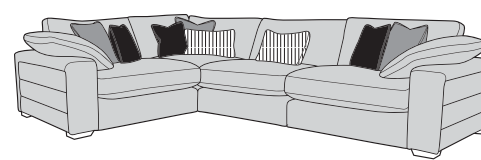

Corner Group: LH1, COR, ALU, RH1
H: 94 W: 347 D: 245