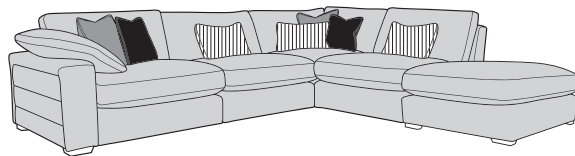

Corner Group: LH1, ALU, COR, ALU, FST
H: 94 W: 347 D: 331