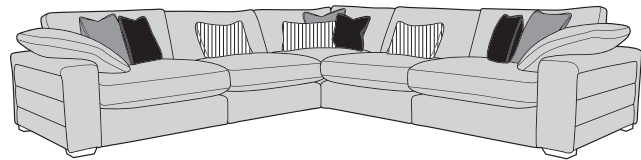

BENZ COLLECTION

LH1, ALU, COR, ALU, RH1 corner group in Marlon Smokestone,
Paradiso Brass, Classic Velvet Natural and Bear Beige
and Bali footstool in Paradiso Brass

Cover Guide:

Corner Group: LH1, ALU, COR, ALU, RH1
H: 94 W: 347 D: 347

Armless Unit: ALU
H: 94 W: 102 D: 127

4 Seater Modular Sofa: 4MD - 4ML+4MR
H: 94 W: 284 D: 127

3 Seater Modular Sofa: 3MD - 3ML+3MR
H: 94 W: 240 D: 127

Love Chair: LOV
H: 94 W: 143 D: 127

Suggested Accent Pieces

Back Cushions: Blown fibre - reversible

Scatter Cushions: Feather scatter cushions and bolsters included

Foot Options: Walnut or Mid Oak

Other Features: Deep sit and feather filled arm pads included

Fully modular, stand alone units can be joined using swing away crocodile clips to create endless combinations

Seat Interior Upgrade Available:

Multi pocketed feather filled jacket for natural comfort. High grade foam core for improved resilience and performance.

Version 3 - 30/04/2026