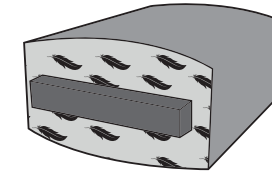

Seat Interior Upgrade Available:

Multi pocketed feather filled jacket for natural comfort. High grade foam core for improved resilience and performance.

Version 3 - 30/04/2026